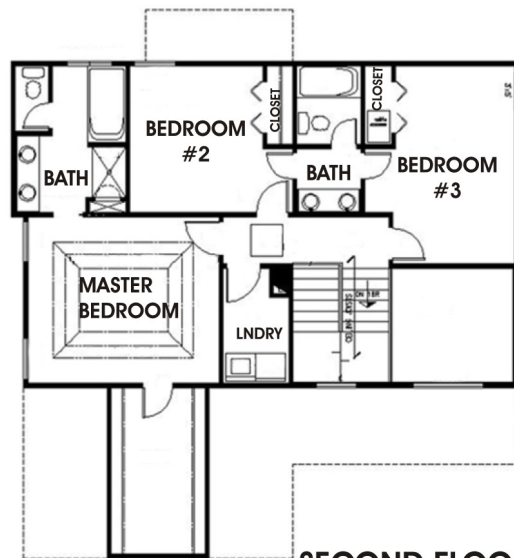

McGovern Homes

PINEHURST

1740 sq.ft.; 2 Story; 3 or 4 Bedrooms; 2 ½ or 3 ½
Baths; Great Room; Dinette/Hearth Room; Walk-in-
Closet; Full Basement; 2 or 3 Car Garage

MAIN FLOOR

SECOND FLOOR